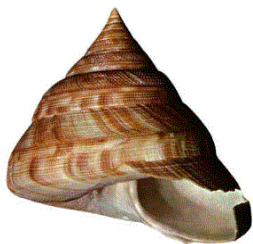

Class Gastropoda

Pleurotomarioidea
(Slit Shells,
Abalones) 翁戎螺,
鲍螺

Fissurelloidea
(Keyhole Limpets)
透孔螺

Patelloidea (True
Limpets) 笠螺

Trochoidea (Top
Shells, Turban Shells,
Pheasant Shells)
钟螺, 棘冠螺,
蝶螺

Neritoidea (Nerites)
蜒螺

Littorinoidea
(Periwinkles) 玉黍螺

Cerithioidea (Cerith
Shells, Bell Clappers,
Horn Shells or Mud
Creepers, Screw
Shells, Worm Shells)
蟹守螺, 蚯蚓螺,
蛇螺

Stromboidea (Pelican's
Foot Shells, Conch
Shells) 凤凰螺

Crepiduloidea (Slipper
Shells, Cup & Saucer
Shells) 舟螺