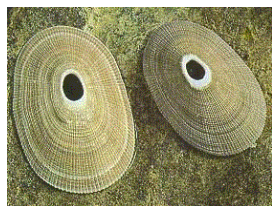

Class Gastropoda

Pleurotomarioidea
(Slit Shells,
Abalones) 翁戎螺,
鲍螺

Fissurelloidea
(Keyhole Limpets)
透孔螺

Patelloidea (True
Limpets) 笠螺

Trochoidea (Top
Shells, Turban Shells,
Pheasant Shells)
钟螺, 棘冠螺,
蝶螺

Neritoidea (Nerites)
蜒螺

Littorinoidea
(Periwinkles) 玉黍螺

Cerithioidea (Cerith
Shells, Bell Clappers,
Horn Shells or Mud
Creepers, Screw
Shells, Worm Shells)
蟹守螺, 蚯蚓螺,
蛇螺

Stromboidea (Pelican's
Foot Shells, Conch
Shells) 凤凰螺

Crepiduloidea (Slipper
Shells, Cup & Saucer
Shells) 舟螺

Xenophoroidea (Carrier
Shells) 缀壳螺

Cypraeoidea (Cowrie
Shells, Egg Shells,
Allied Cowries)
宝螺, 海兔螺,
蛹螺

Naticoidea (Moon or
Necklace Shells)
玉螺

Tonnoidea (Tun Shells,

Epitonioidea

Muricoidea (Rock Shells, Latiaxis Shells, Whelks,